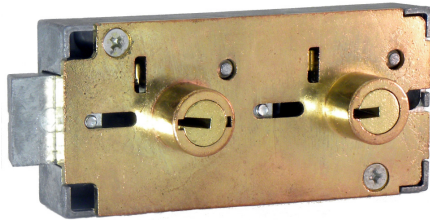

BLUEGRASS LOCKS

PREMIUM REPLACEMENT SAFE DEPOSIT LOCKS

NEW FROM BLUEGRASS LOCKS

ILCO-PRECISION, SARGENT & GREENLEAF REPLACEMENTS

5400
DOUBLE CHANGEABLE
BRASS

5400
DOUBLE CHANGEABLE
NICKEL

5500
CHANGEABLE RENTER, FIXED GUARD
BRASS

**EXACT MATCH
FOR ORIGINALS**

Direct Replacements for Ilco-Precision 5400 / S&G 4500

DEALER COST: \$17.50

LEFEBURE REPLACEMENTS

7737
DOUBLE CHANGEABLE
NICKEL

7737
DOUBLE CHANGEABLE
BRASS

*Exclusive
"Neutral Reset"
feature*

Renter Keys & Change Tool included at no charge

DEALER COST: \$45.00

SELF SERVICE CONVERSION

PLUG CAPS

BIG NOSE
STAINLESS

LITTLE NOSE
BRASS

*Also Available -
"Break-Away"
Guard Keys*

*Peel & Stick caps for self service vault conversion
High strength adhesive for permanent bond
Available in brushed brass and stainless finishes*