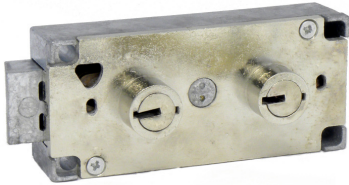

BLUEGRASS LOCKS

PREMIUM REPLACEMENT SAFE DEPOSIT LOCKS

NEW FROM BLUEGRASS LOCKS

ILCO-PRECISION, SARGENT & GREENLEAF REPLACEMENTS

5400
DOUBLE CHANGEABLE
BRASS

5400
DOUBLE CHANGEABLE
NICKEL

5500
CHANGEABLE RENTER, FIXED GUARD
BRASS

**EXACT MATCH
FOR ORIGINALS**

Direct Replacements for Ilco-Precision 5400 / S&G 4500

DEALER COST: \$17.50

LEFEBURE REPLACEMENTS

7737
DOUBLE CHANGEABLE
NICKEL

7737
DOUBLE CHANGEABLE
BRASS

*Exclusive
"Neutral Reset"
feature*

Renter Keys & Change Tool included at no charge

DEALER COST: \$45.00

SELF SERVICE CONVERSION

PLUG CAPS

BIG NOSE
STAINLESS

LITTLE NOSE
BRASS

*Also Available -
"Break-Away"
Guard Keys*

*Peel & Stick caps for self service vault conversion
High strength adhesive for permanent bond
Available in brushed brass and stainless finishes*