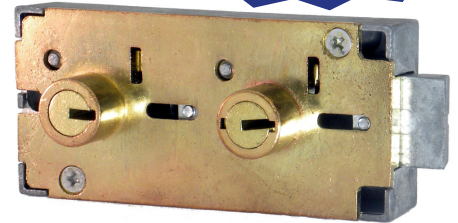

BLUEGRASS LOCKS

PREMIUM REPLACEMENT SAFE DEPOSIT LOCKS

NEW FROM BLUEGRASS LOCKS

ILCO-PRECISION, SARGENT & GREENLEAF REPLACEMENTS

5400
DOUBLE CHANGEABLE
BRASS

5400
DOUBLE CHANGEABLE
NICKEL

5500
CHANGEABLE RENTER, FIXED GUARD
BRASS

**EXACT MATCH
FOR ORIGINALS**

Direct Replacements for Ilco-Precision 5400 / S&G 4500

DEALER COST: \$17.50

LEFEBURE REPLACEMENTS

7737
DOUBLE CHANGEABLE
NICKEL

7737
DOUBLE CHANGEABLE
BRASS

*Exclusive
"Neutral Reset"
feature*

Renter Keys & Change Tool included at no charge

DEALER COST: \$45.00

SELF SERVICE CONVERSION

PLUG CAPS

BIG NOSE
STAINLESS

LITTLE NOSE
BRASS

*Also Available -
"Break-Away"
Guard Keys*

*Peel & Stick caps for self service vault conversion
High strength adhesive for permanent bond
Available in brushed brass and stainless finishes*