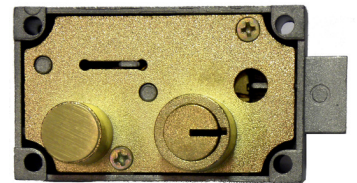

**EXACT MATCH
FOR ORIGINALS**

Direct Replacements for Ilco-Precision 5400 / S&G 4500

DEALER COST: \$17.50

LEFEBURE REPLACEMENTS

7737
DOUBLE CHANGEABLE
NICKEL

7737
DOUBLE CHANGEABLE
BRASS

*Exclusive
"Neutral Reset"
feature*

Renter Keys & Change Tool included at no charge

DEALER COST: \$45.00

SELF SERVICE CONVERSION

PLUG CAPS

BIG NOSE
STAINLESS

LITTLE NOSE
BRASS

*Also Available -
"Break-Away"
Guard Keys*

*Peel & Stick caps for self service vault conversion
High strength adhesive for permanent bond
Available in brushed brass and stainless finishes*