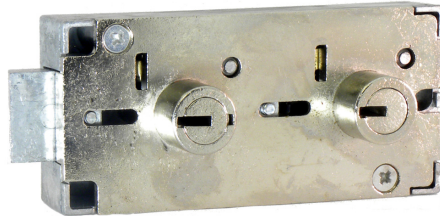

BLUEGRASS LOCKS

PREMIUM REPLACEMENT SAFE DEPOSIT LOCKS

NEW FROM BLUEGRASS LOCKS

ILCO-PRECISION, SARGENT & GREENLEAF REPLACEMENTS

5400
DOUBLE CHANGEABLE
BRASS

5400
DOUBLE CHANGEABLE
NICKEL

5500
CHANGEABLE RENTER, FIXED GUARD
BRASS

**EXACT MATCH
FOR ORIGINALS**

Direct Replacements for Ilco-Precision 5400 / S&G 4500

DEALER COST: \$17.50

LEFEBURE REPLACEMENTS

7737
DOUBLE CHANGEABLE
NICKEL

7737
DOUBLE CHANGEABLE
BRASS

*Exclusive
"Neutral Reset"
feature*

Renter Keys & Change Tool included at no charge

DEALER COST: \$45.00

SELF SERVICE CONVERSION

PLUG CAPS

BIG NOSE
STAINLESS

LITTLE NOSE
BRASS

*Also Available -
"Break-Away"
Guard Keys*

*Peel & Stick caps for self service vault conversion
High strength adhesive for permanent bond
Available in brushed brass and stainless finishes*