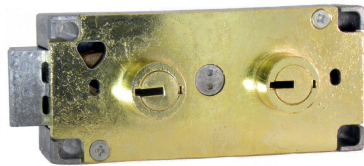

BLUEGRASS LOCKS

PREMIUM REPLACEMENT SAFE DEPOSIT LOCKS

NEW FROM BLUEGRASS LOCKS

ILCO-PRECISION, SARGENT & GREENLEAF REPLACEMENTS

5400
DOUBLE CHANGEABLE
BRASS

5400
DOUBLE CHANGEABLE
NICKEL

5500
CHANGEABLE RENTER, FIXED GUARD
BRASS

**EXACT MATCH
FOR ORIGINALS**

Direct Replacements for Ilco-Precision 5400 / S&G 4500

DEALER COST: \$17.50

LEFEBURE REPLACEMENTS

7737
DOUBLE CHANGEABLE
NICKEL

7737
DOUBLE CHANGEABLE
BRASS

*Exclusive
"Neutral Reset"
feature*

Renter Keys & Change Tool included at no charge

DEALER COST: \$45.00

SELF SERVICE CONVERSION

PLUG CAPS

BIG NOSE
STAINLESS

LITTLE NOSE
BRASS

*Also Available -
"Break-Away"
Guard Keys*

*Peel & Stick caps for self service vault conversion
High strength adhesive for permanent bond
Available in brushed brass and stainless finishes*